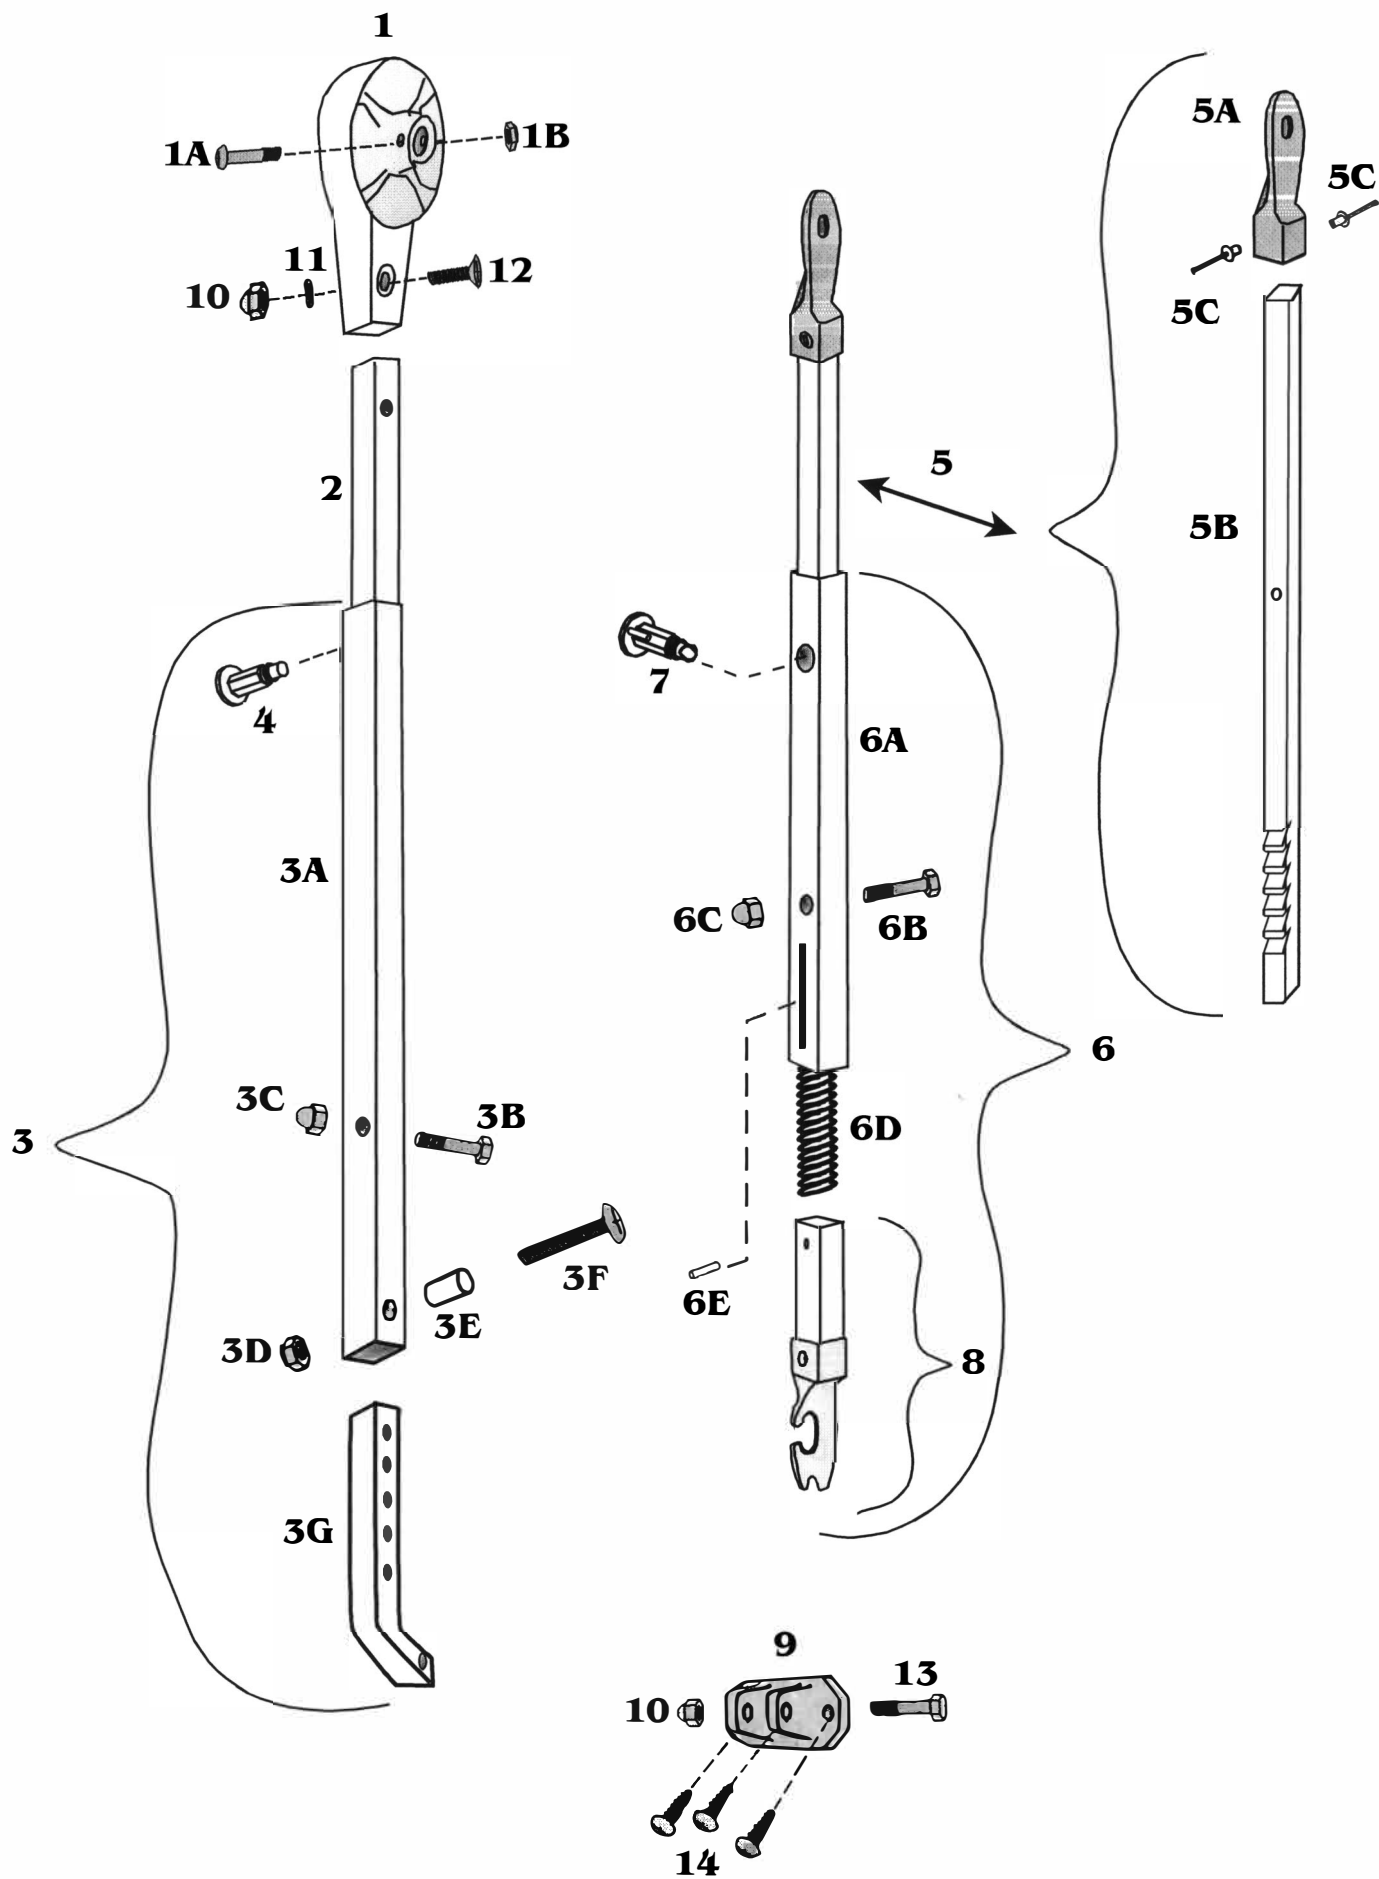

Universal Hardware Installed 1989 to Present

Ref #	PART #	UNIVERSAL HARDWARE installed 1989 TO PRESENT
1	215201	HEAD CASTING ASSEMBLY, STANDARD (red logo), includes:
1A	317212	BOLT, 10/32 x 1-1/2", HARDENED STEEL
1B	311070	NUT, 10/32, NYLOCK HEX (stainless)
2	219000-XXX	MAIN ARM BAR (stainless)
2	719100-XXX	MAIN ARM BAR (aluminum)
2	21901F/R-XXX	BRIGHT FRONT/REAR MAIN ARM BAR UC STYLE
3	21620F/R-XXX	BRIGHT FRONT/REAR MAIN ARM TUBE ASSEMBLY, includes:
3	71620F/R-XXX	SATIN FRONT/REAR MAIN ARM TUBE ASSEMBLY, includes:
3A	216200	BRIGHT MAIN ARM TUBE ONLY (or)
3A	716200	SATIN MAIN ARM TUBE ONLY
3B	310040	BOLT, 1/4 - 20 X 1-1/4", HEX HEAD
3C	311020	CAP NUT, 1/4 - 20 (aluminum)
3D	311060	NUT, 1/4 - 20, NYLOCK HEX (stainless)
3E	325214	SPACER, 1/4" X 2/3" (aluminum)
3F	317203	STUD PIN, 1/4 - 20 X 2"
3G	216700-XXX	BRIGHT HINGE BAR (or)
3G	716700-XXX	SATIN HINGE BAR
4	290002	SNAP STUD ASSEMBLY
5	21710F/R-XXX	BRIGHT FRONT/REAR RAFTER ARM BAR ASSEMBLY, includes:
5	71710F/R-XXX	SATIN FRONT/REAR RAFTER ARM BAR ASSEMBLY, includes:
5A	210360	RAFTER LINK CASTING
5B	217100-XXX	BRIGHT RAFTER ARM BAR (or)
5B	717100-XXX	SATIN RAFTER ARM BAR
5C	316100	RIVET, 5/32, BLIND (stainless)
6	218210	BRIGHT RAFTER ARM TUBE ASSEMBLY, includes:
6	718210	SATIN RAFTER ARM TUBE ASSEMBLY, includes:
6A	218200	BRIGHT RAFTER ARM TUBE (or)
6A	718200	SATIN RAFTER ARM TUBE
6B	310030	BOLT, 1/4 - 20 X 1-3/8", HEX HEAD
6C	311020	CAP NUT, 1/4 - 20 (aluminum)
6D	322110	COMPRESSION SPRING, 4-1/4"
6E	313220	GUIDE PIN, 1/8 X 5/8
8	218611	BRIGHT CLAW AND BAR ASSEMBLY WITH PIN (or)
8	718611	SATIN CLAW AND BAR ASSEMBLY WITH PIN
7	290001	RATCHET STUD ASSEMBLY
9	210060	BASE HINGE, RECTANGULAR (floor mount)
	299502	UNIVERSAL HARDWARE MOUNTING KIT, '89, includes:
10	311010	(4) NUT, 1/4 - 20, ACORN CAP (stainless)
11	312010	(2) LOCKWASHER, 1/4" (stainless)
12	317190	(2) BOLT, 1-3/8", FLAT HEAD
13	310010	(2) BOLT, 1/4 - 20 X 1-5/8", HEX HEAD
14	317040	(6) SCREW, 14 X 2" SHEET METAL (stainless)
	1HD20F/R-XXX	BRIGHT HALF SET OF HARDWARE, FRONT/REAR
	1HS20F/R-XXX	SATIN HALF SET OF HARDWARE, FRONT/REAR